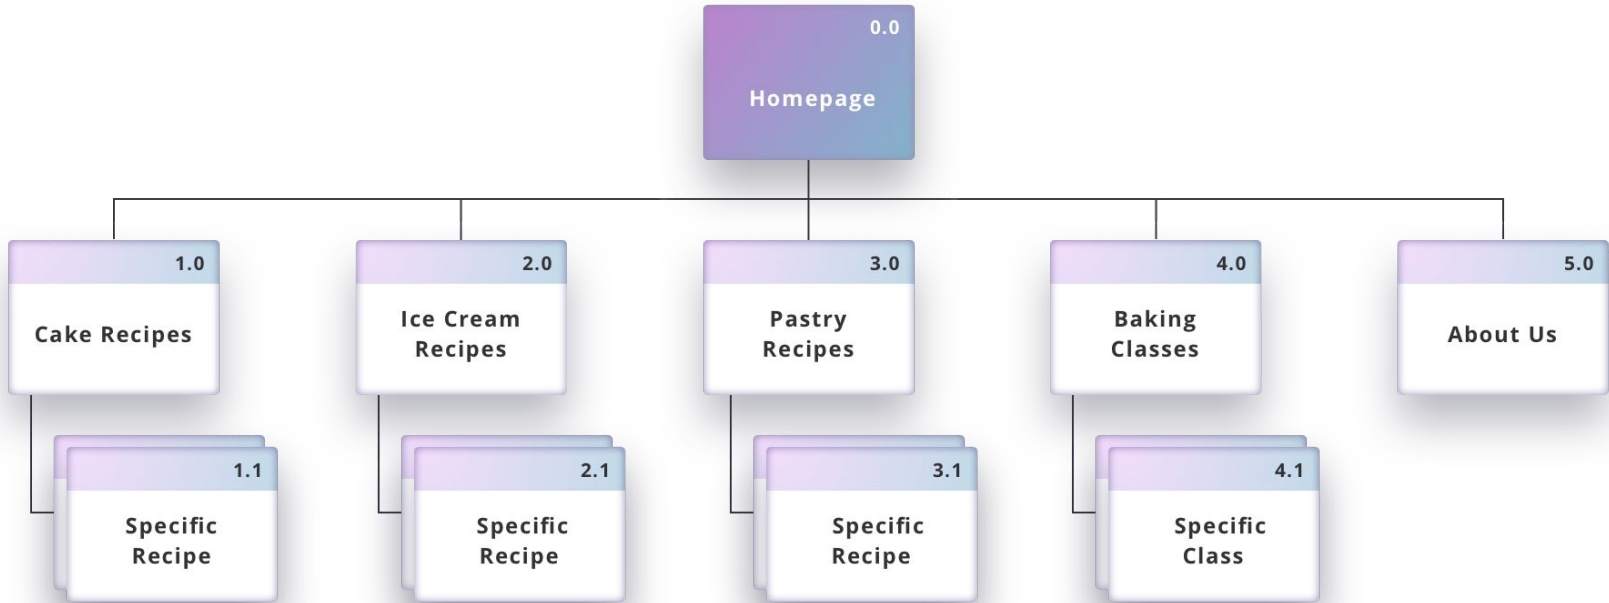

Site Mapping

What is Site-Mapping?

A UX sitemap is a hierarchical diagram of a website or application, that shows how pages are prioritized, linked, and labeled.

Primary Page

Secondary Page

Example of a site map